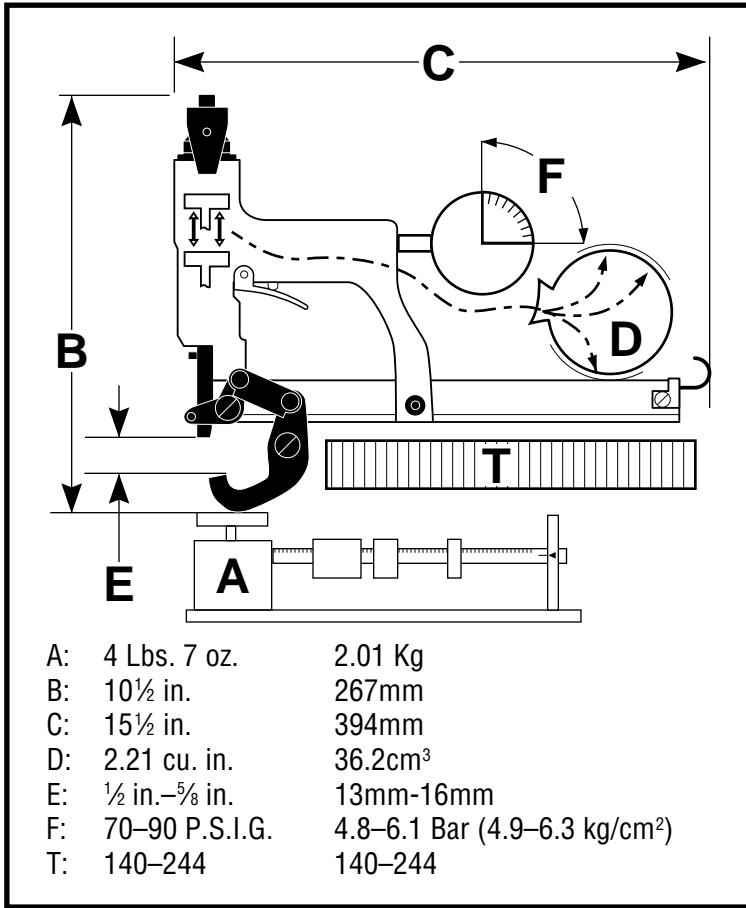

PC0479*	
Ind. Interchange 1/4" MPT	
PC0486	
Ind. Interchange 1/4" MPT	
PC0468*	
Tru-Flate 1/4" MPT	
PC0474	
Tru-Flate 1/4" MPT	

* Recommended Plugs
Plugs shown smaller than actual size

LONG REACH ANVIL TOOL

MODEL	E	F	G	H	J
F50-L/R	GA0062	GA0059	KB5034	GB0019	JA0001
F75-L/R	GA0061	GA0054	KB5035	GB0017	JA0002

H: ⅞ in. 11.1mm
J: .075 in. 1.9mm
K: .023 in. .6mm
L: ⅜ in.-⅝ in. 10mm-16mm

H: ½ in. 13mm
J: .045 in. 1.1mm
K: .023 in. .6mm
L: ¼ in.-½ in. 6.4mm-13mm