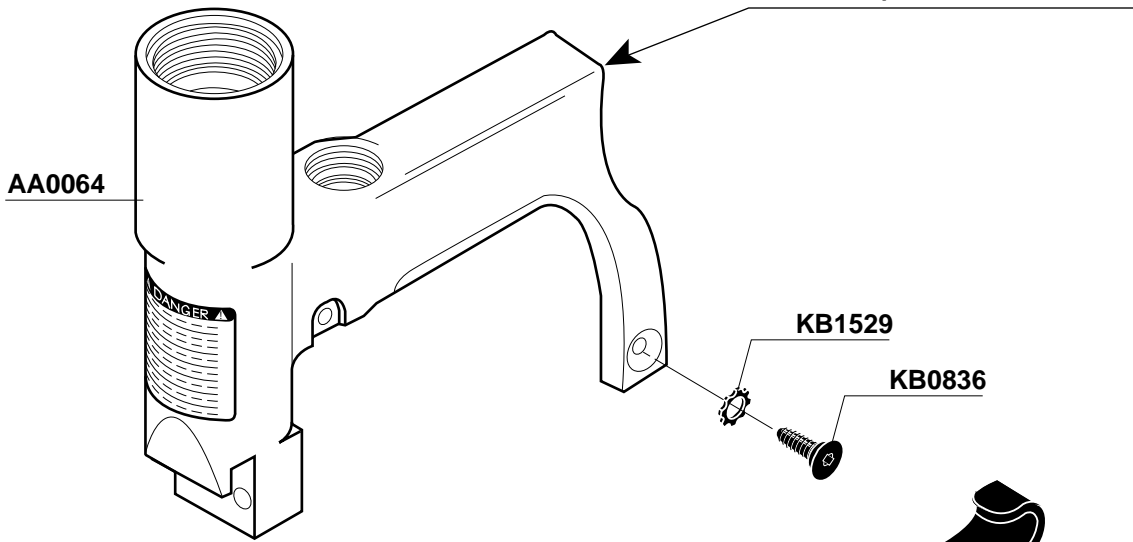

SISAL ANVIL TOOL

**Available Plugs
(Not Included with Tool)**

PC0479*	
Ind. Interchange 1/4" MPT	
PC0486	
Ind. Interchange 1/4" MPT	
PC0468*	
Tru-Flate 1/4" MPT	
PC0474	
Tru-Flate 1/4" MPT