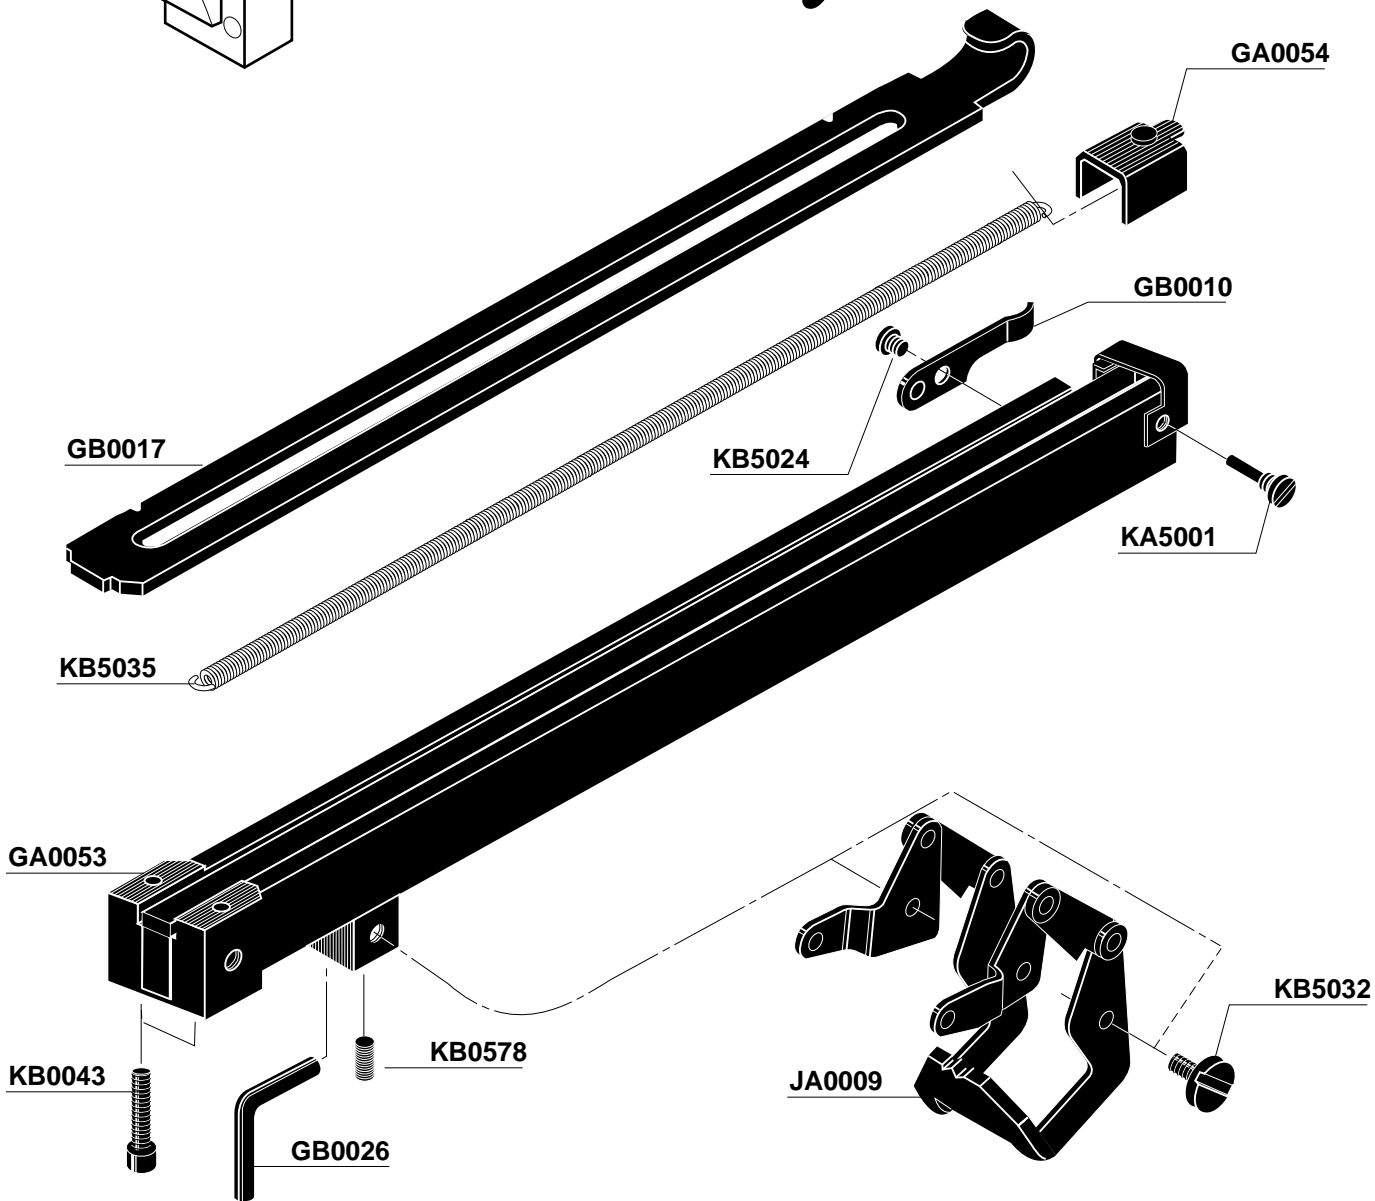

SISAL ANVIL TOOL

**Available Plugs
(Not Included with Tool)**

PC0479*	
Ind. Interchange 1/4" MPT	
PC0486	
Ind. Interchange 1/4" MPT	
PC0468*	
Tru-Flate 1/4" MPT	
PC0474	
Tru-Flate 1/4" MPT