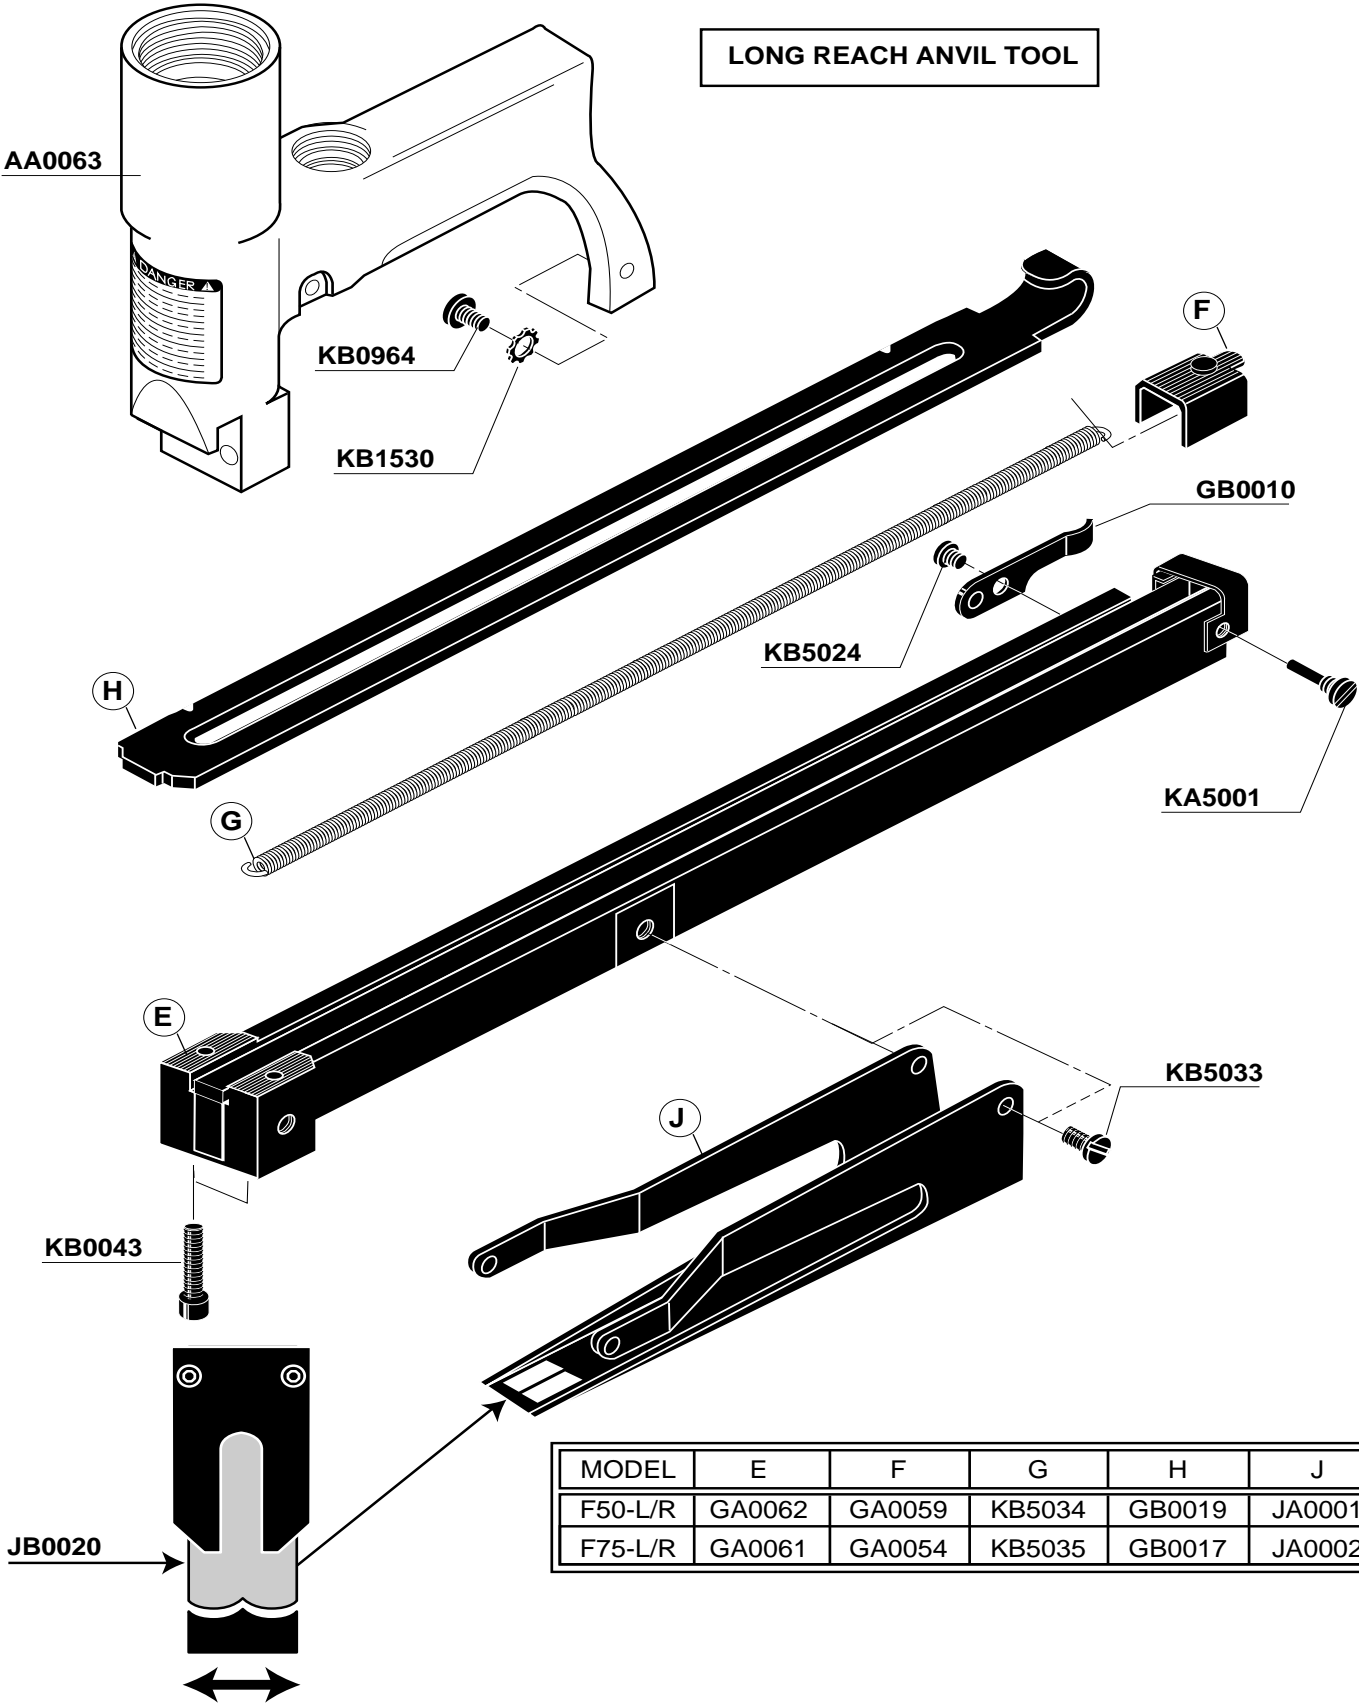

PC0479*	
Ind. Interchange 1/4" MPT	
PC0486	
Ind. Interchange 1/4" MPT	
PC0468*	
Tru-Flate 1/4" MPT	
PC0474	
Tru-Flate 1/4" MPT	

* Recommended Plugs
Plugs shown smaller than actual size

LONG REACH ANVIL TOOL

MODEL	E	F	G	H	J
F50-L/R	GA0062	GA0059	KB5034	GB0019	JA0001
F75-L/R	GA0061	GA0054	KB5035	GB0017	JA0002

H: ⅞ in. 11.1mm
J: .075 in. 1.9mm
K: .023 in. .6mm
L: ⅜ in.-⅝ in. 10mm-16mm

H: ½ in. 13mm
J: .045 in. 1.1mm
K: .023 in. .6mm
L: ¼ in.-½ in. 6.4mm-13mm