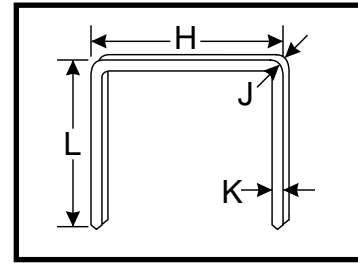

PC0479*	
Ind. Interchange 1/4" MPT	
PC0486	
Ind. Interchange 1/4" MPT	
PC0468*	
Tru-Flate 1/4" MPT	
PC0474	
Tru-Flate 1/4" MPT	

* Recommended Plugs
Plugs shown smaller than actual size

LONG REACH ANVIL TOOL

MODEL	E	F	G	H	J
F50-L/R	GA0062	GA0059	KB5034	GB0019	JA0001
F75-L/R	GA0061	GA0054	KB5035	GB0017	JA0002

H: ⅞ in. 11.1mm
J: .075 in. 1.9mm
K: .023 in. .6mm
L: ⅜ in.-⅝ in. 10mm-16mm

H: ½ in. 13mm
J: .045 in. 1.1mm
K: .023 in. .6mm
L: ¼ in.-½ in. 6.4mm-13mm